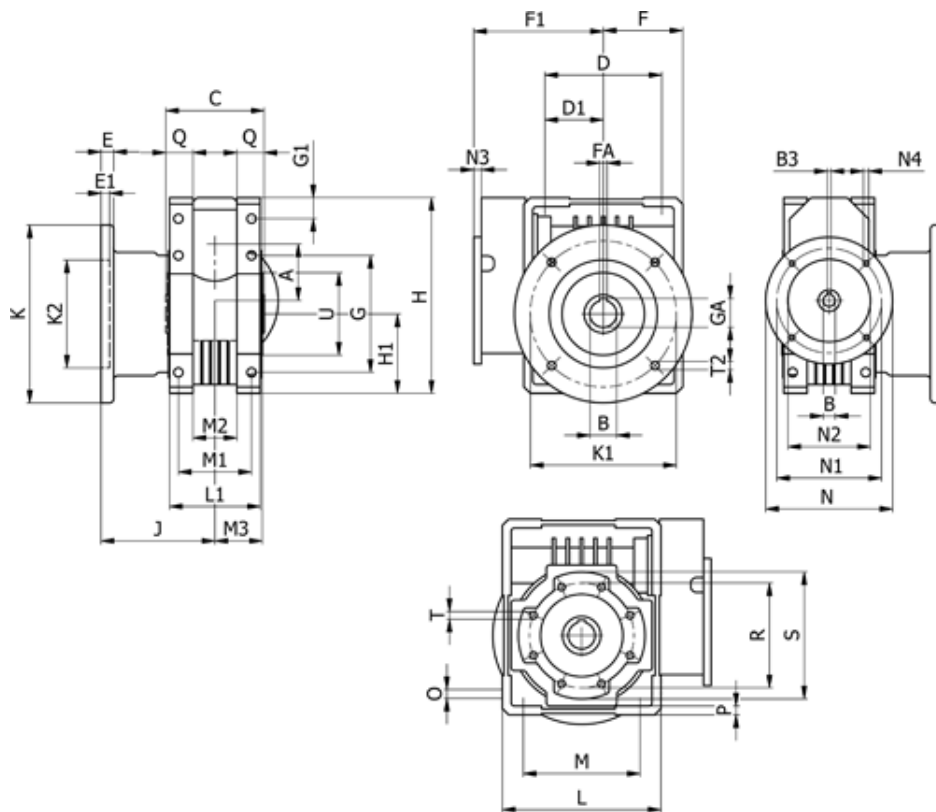

Article number: 3921086021420

Description: Worm gear
WR 86-UF1-21-63B5, without lubrication

Measures

A = 86.90	E = 15	H = 245.5	M = 144	N4 = M8x10	U = 110
B = 35	E1 = 6	H1 = 100.0	M1 = 101	O = 11.5	
B1 E7 = 14	F = 100	J = 151.0	M2 = 57	P = 11	
B2 = 16.3	F1 = 168	K = 210	M3 = 64.5	Q = 45	
B3 H9 = 5	FA = 10	K1 = 176	N = 140	R = 130	
C = 140	G = 144	K2 = 152	N1 = 115	S = 150	
D = 144.0	G1 = 45.5	L = 200	N2 = 95	T = M10x18	
D1 = 72.0	GA = 38.3	L1 = 125	N3 = 10.0	T2 = 12.5	